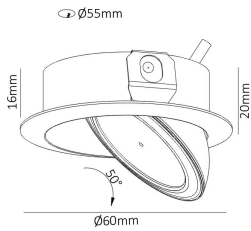

The photograph may not match the reference exactly. Please read the product description to identify the finish.